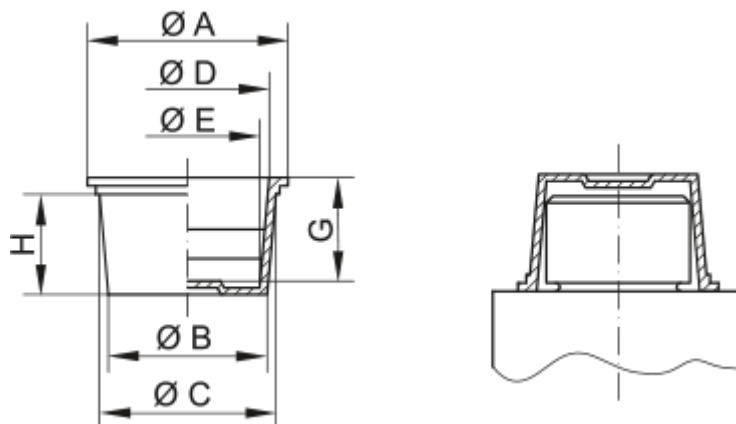

Article number: 59GPN610U11

Description: KLEE Universal plugs GPN 610 U - ( $\varnothing$  13,5-15,6/  $\varnothing$  14-11,9)

## Measures

---

A = 19

B = 13.5

C = 15.6

D = 14

E = 11.9

G = 12